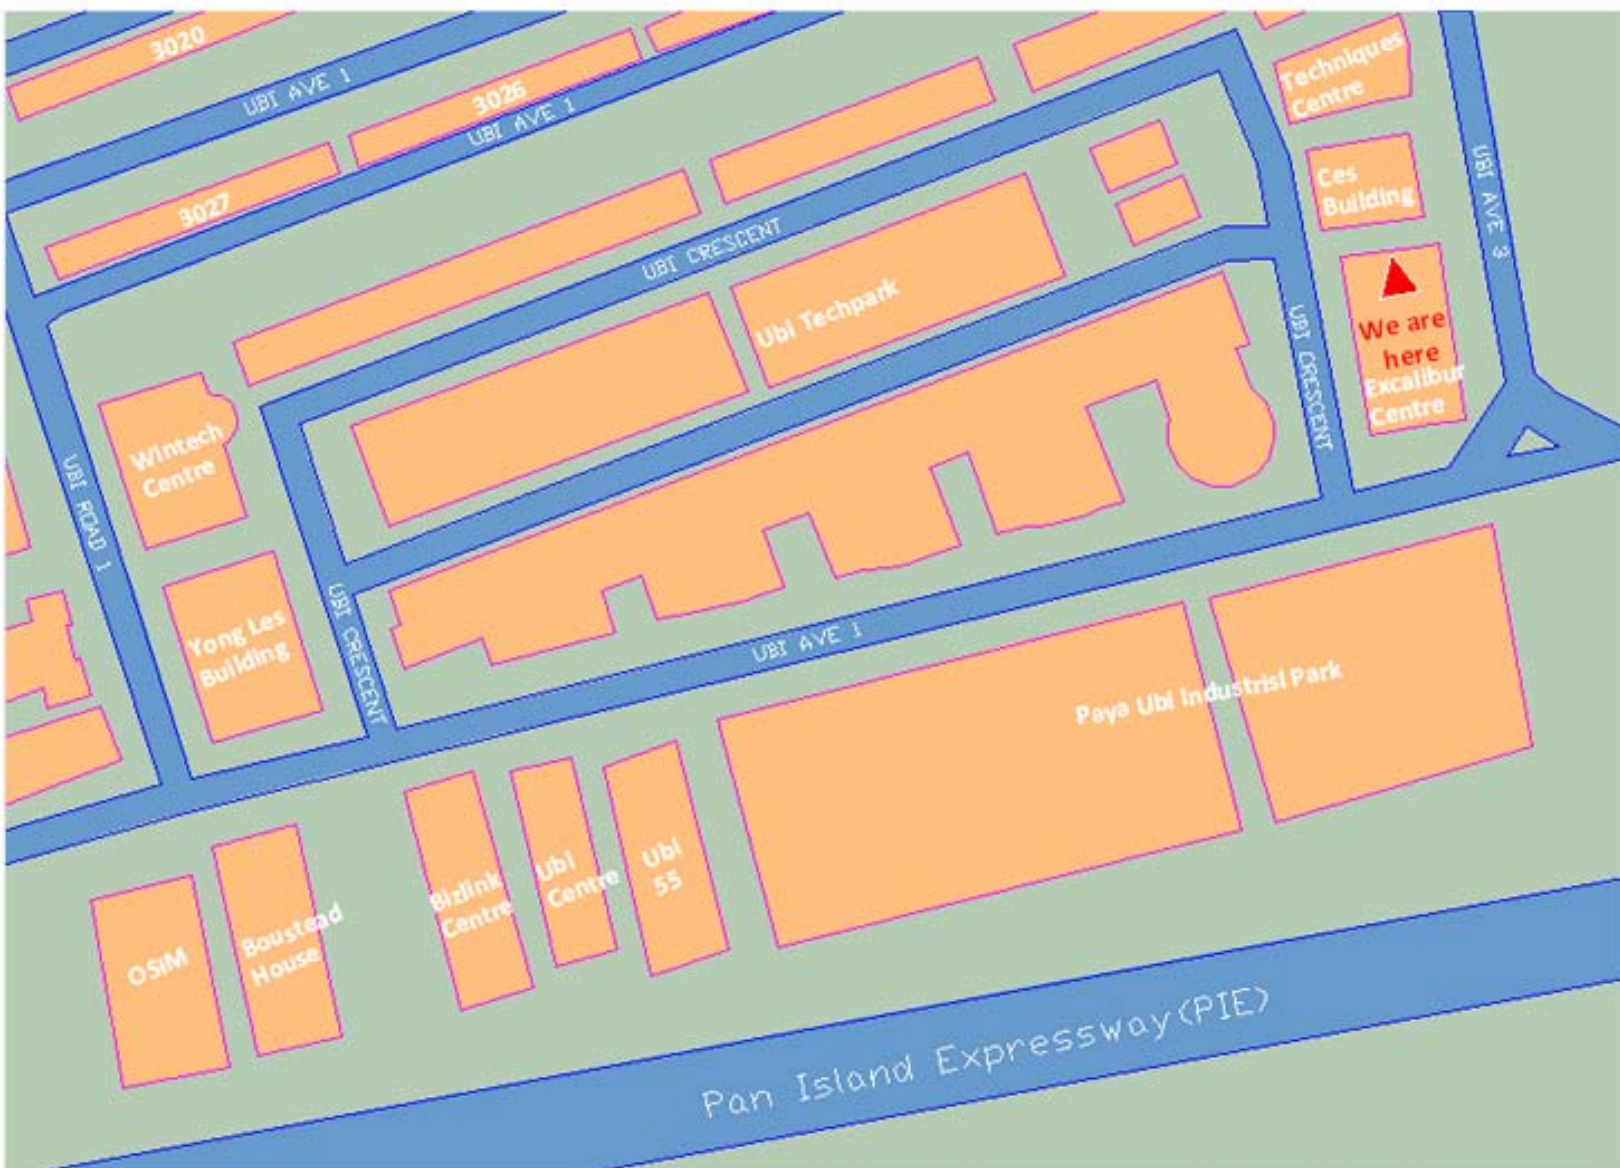

We are located at the Eunos industrial area, junction of Ubi Rd 3 and Ubi Ave 1. Opposite to Paya Ubi Industrial Park and next to Ubi Techpark.

Location Map

Address

#02-10 Excalibur Centre, 71 Ubi Crescent, Singapore 408571 Tel: 6743 7262
Fax: 6746 1941

Transportation

from Eunos or Paya Lebar MRT : by taxi, 3 minutes trip only.
from Eunos Interchange : SBS Transit **# 63** , stop at Ubi Rd 3

Parking

Excalibur Centre, basement